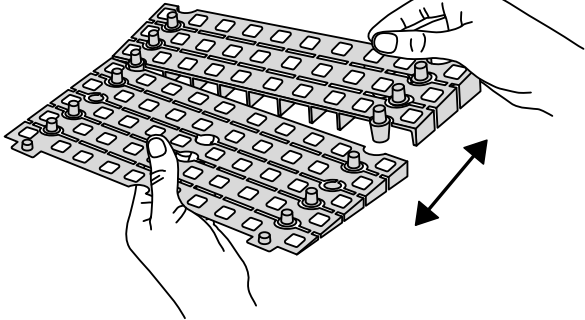

RAMP KIT 101S

Height: 1,8 - 5,5 cm

Width: 100 cm

Depth: 25 cm

Included

Danish Design Pat. Pend. and produced
in Denmark by Excellent Systems A/S

HEIGHT ADJUSTMENT

Remove Ramp Adjuster from toplayer:

Heights:

MOUNTING WITH LOCKS

Rubber hammer
Not included

FASTENING WITH MOUNTING PADS

4 x

FASTENING WITH MOUNTING PADS OUTDOOR

FASTENING WITH STOPPERS