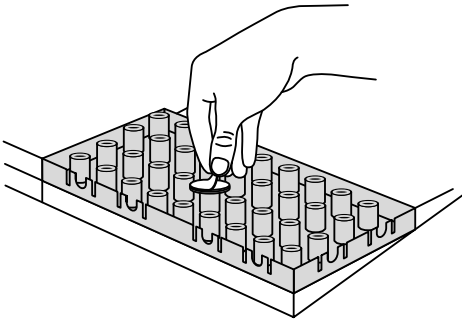

RAMP KIT 101S

Height: 1,8 - 5,5 cm

Width: 100 cm

Depth: 25 cm

Included

Danish Design Pat. Pend. and produced
in Denmark by Excellent Systems A/S

HEIGHT ADJUSTMENT

Remove Ramp Adjuster from toplayer:

Heights:

MOUNTING WITH LOCKS

Rubber hammer
Not included

FASTENING WITH MOUNTING PADS

4 x

FASTENING WITH MOUNTING PADS OUTDOOR

FASTENING WITH STOPPERS