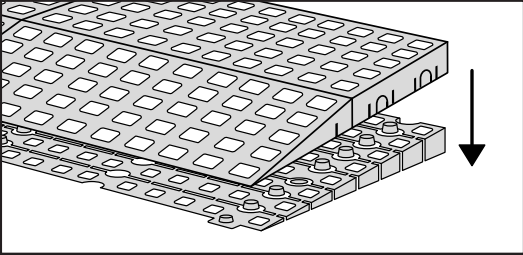

HEIGHT ADJUSTMENT

Remove Ramp Adjuster from toplayer:

Heights: