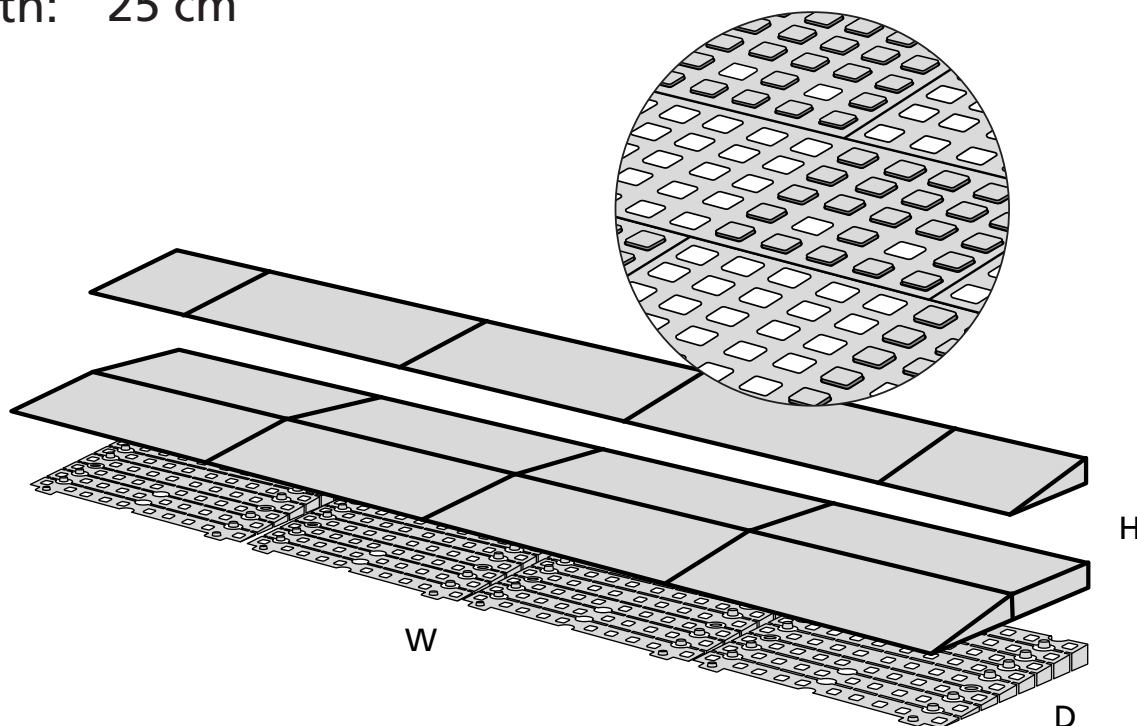

RAMP KIT 101S

Height: 1,8 - 5,5 cm

Width: 100 cm

Depth: 25 cm

Included

Danish Design Pat. Pend. and produced
in Denmark by Excellent Systems A/S

HEIGHT ADJUSTMENT

Remove Ramp Adjuster from toplayer: