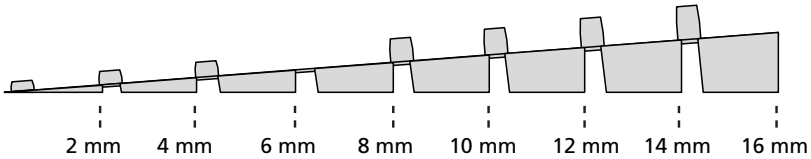

HEIGHT ADJUSTMENT

Remove Ramp Adjuster from toplayer:

Heights: