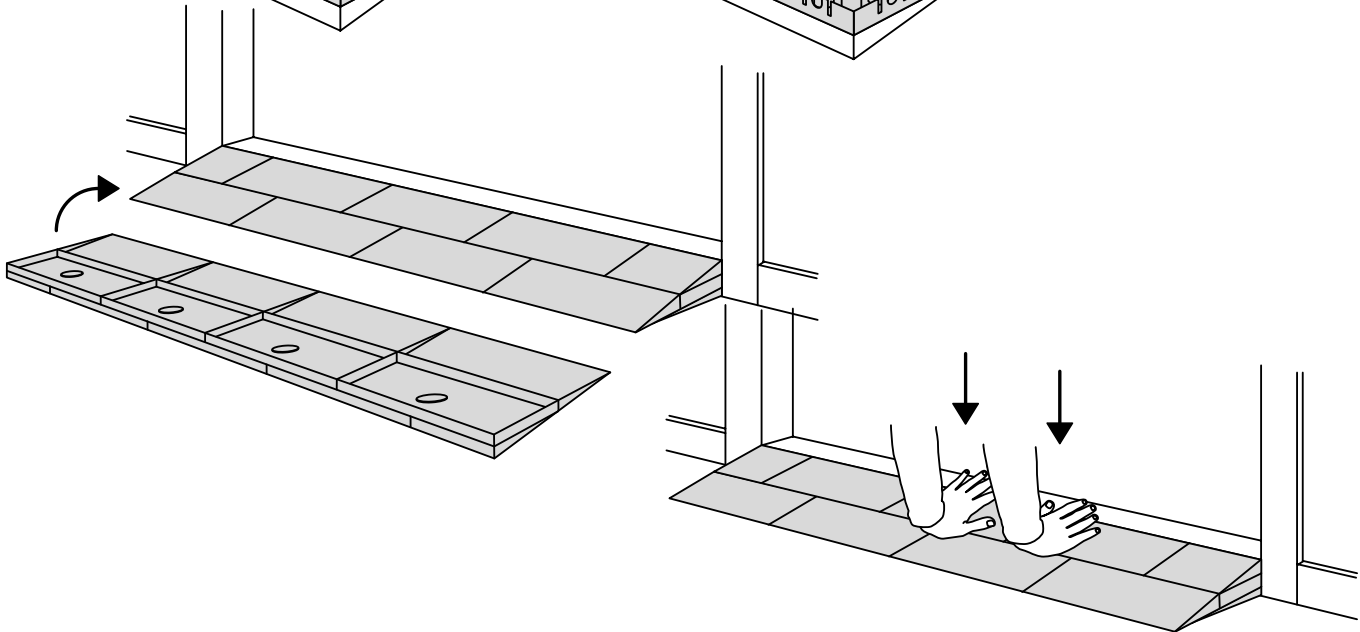

RAMP KIT 101S

Height: 1,8 - 5,5 cm

Width: 100 cm

Depth: 25 cm

Included

Danish Design Pat. Pend. and produced
in Denmark by Excellent Systems A/S

HEIGHT ADJUSTMENT

Remove Ramp Adjuster from toplayer:

Heights:

MOUNTING WITH LOCKS

Rubber hammer
Not included

FASTENING WITH MOUNTING PADS

4 x

FASTENING WITH MOUNTING PADS OUTDOOR

FASTENING WITH STOPPERS