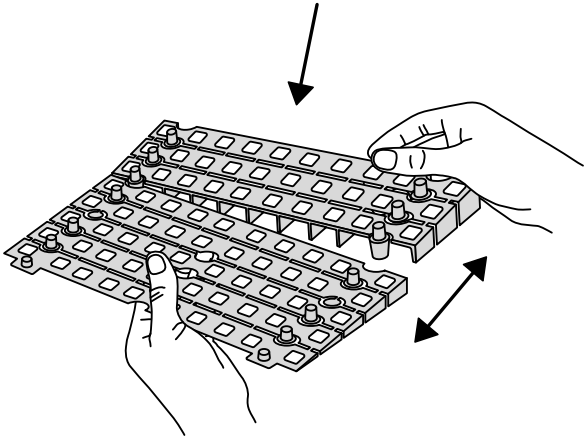

RAMP KIT 101

Height: 1,8 - 5,5 cm

Width: 100 cm

Depth: 25 cm

Included

Danish Design Pat. Pend. and produced
in Denmark by Excellent Systems A/S

HEIGHT ADJUSTMENT

Remove Ramp Adjuster from toplayer:

Heights:

MOUNTING WITH LOCKS

FASTENING WITH MOUNTING PADS

4 x

FASTENING WITH MOUNTING PADS OUTDOOR

FASTENING WITH STOPPERS