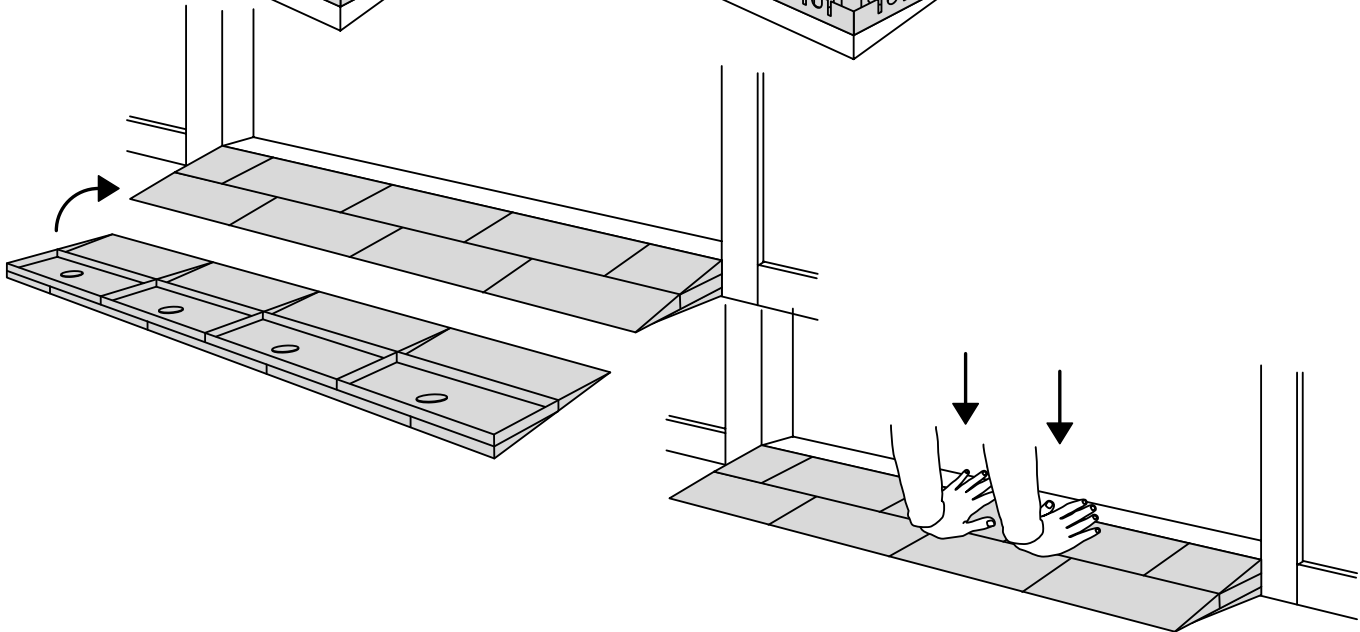

RAMP KIT 101

Height: 1,8 - 5,5 cm

Width: 100 cm

Depth: 25 cm

Included

Danish Design Pat. Pend. and produced
in Denmark by Excellent Systems A/S

HEIGHT ADJUSTMENT

Remove Ramp Adjuster from toplayer:

Heights:

MOUNTING WITH LOCKS

FASTENING WITH MOUNTING PADS

4 x

FASTENING WITH MOUNTING PADS OUTDOOR

FASTENING WITH STOPPERS