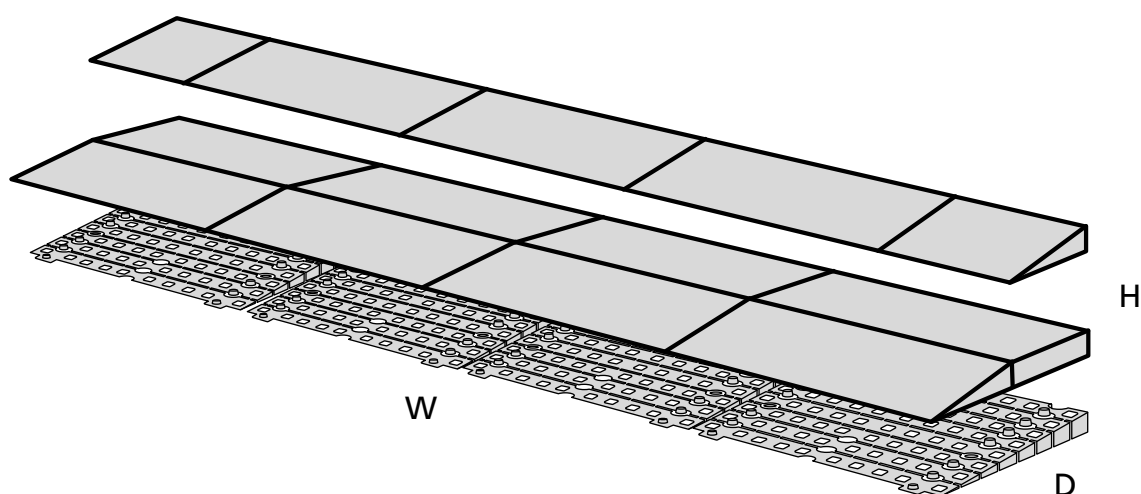

RAMP KIT 101

Height: 1,8 - 5,5 cm

Width: 100 cm

Depth: 25 cm

Included

Danish Design Pat. Pend. and produced
in Denmark by Excellent Systems A/S

HEIGHT ADJUSTMENT

Remove Ramp Adjuster from toplayer:

Heights:

MOUNTING WITH LOCKS

FASTENING WITH MOUNTING PADS

4 x

FASTENING WITH MOUNTING PADS OUTDOOR

FASTENING WITH STOPPERS