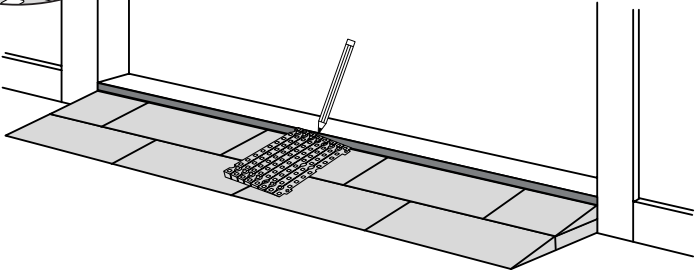

RAMP KIT 101

Height: 1,8 - 5,5 cm

Width: 100 cm

Depth: 25 cm

Included

Danish Design Pat. Pend. and produced
in Denmark by Excellent Systems A/S

HEIGHT ADJUSTMENT

Remove Ramp Adjuster from toplayer:

Heights:

MOUNTING WITH LOCKS

FASTENING WITH MOUNTING PADS

4 x

FASTENING WITH MOUNTING PADS OUTDOOR

FASTENING WITH STOPPERS