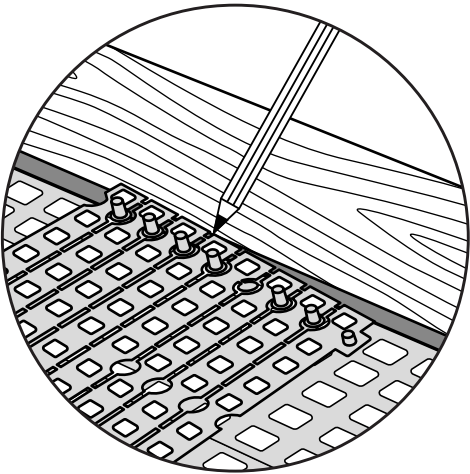

HEIGHT ADJUSTMENT

Remove Ramp Adjuster from toplayer:

Heights: