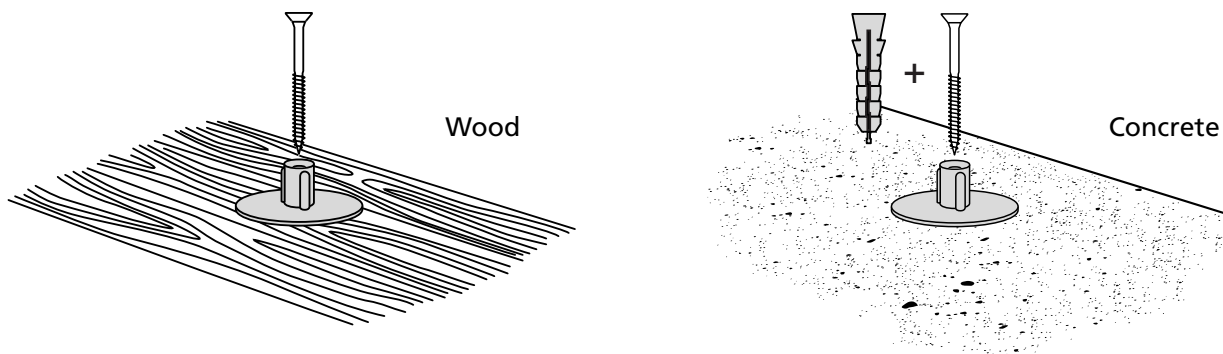

RAMP KIT 101

Height: 1,8 - 5,5 cm

Width: 100 cm

Depth: 25 cm

Included

Danish Design Pat. Pend. and produced
in Denmark by Excellent Systems A/S

HEIGHT ADJUSTMENT

Remove Ramp Adjuster from toplayer:

Heights:

MOUNTING WITH LOCKS

FASTENING WITH MOUNTING PADS

4 x

FASTENING WITH MOUNTING PADS OUTDOOR

FASTENING WITH STOPPERS