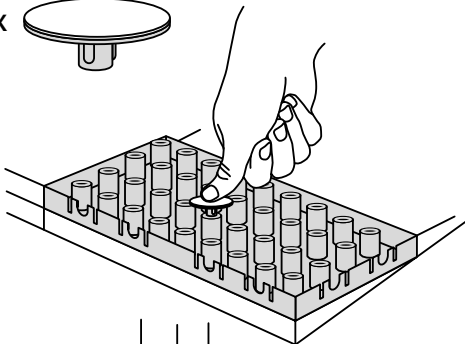

RAMP KIT 101

Height: 1,8 - 5,5 cm

Width: 100 cm

Depth: 25 cm

Included

Danish Design Pat. Pend. and produced
in Denmark by Excellent Systems A/S

HEIGHT ADJUSTMENT

Remove Ramp Adjuster from toplayer:

Heights:

MOUNTING WITH LOCKS

FASTENING WITH MOUNTING PADS

4 x

FASTENING WITH MOUNTING PADS OUTDOOR

FASTENING WITH STOPPERS