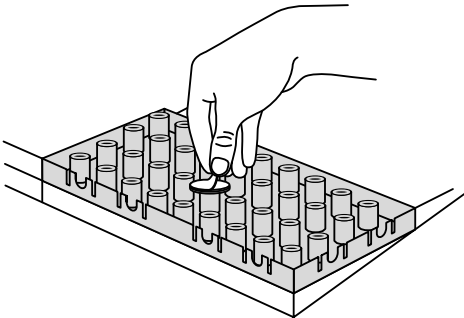

RAMP KIT 101

Height: 1,8 - 5,5 cm

Width: 100 cm

Depth: 25 cm

Included

Danish Design Pat. Pend. and produced
in Denmark by Excellent Systems A/S

HEIGHT ADJUSTMENT

Remove Ramp Adjuster from toplayer:

Heights:

MOUNTING WITH LOCKS

FASTENING WITH MOUNTING PADS

4 x

FASTENING WITH MOUNTING PADS OUTDOOR

FASTENING WITH STOPPERS