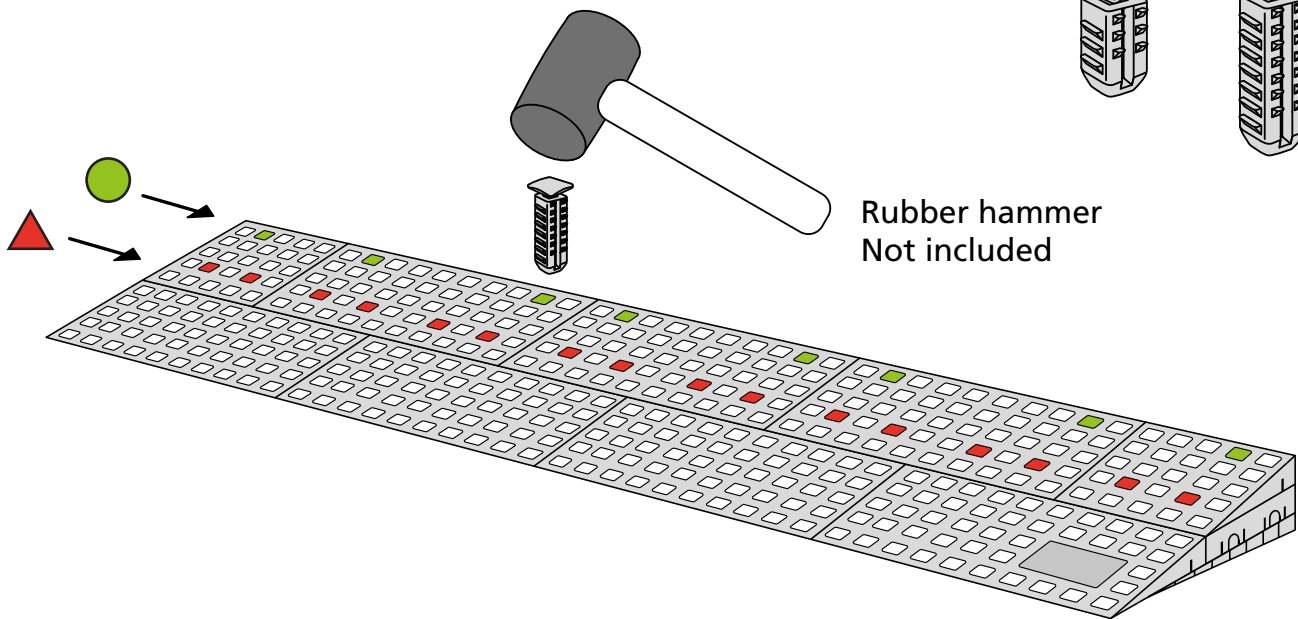

RAMP KIT 101

Height: 1,8 - 5,5 cm

Width: 100 cm

Depth: 25 cm

Included

Danish Design Pat. Pend. and produced
in Denmark by Excellent Systems A/S

HEIGHT ADJUSTMENT

Remove Ramp Adjuster from toplayer:

Heights:

MOUNTING WITH LOCKS

FASTENING WITH MOUNTING PADS

4 x

FASTENING WITH MOUNTING PADS OUTDOOR

FASTENING WITH STOPPERS