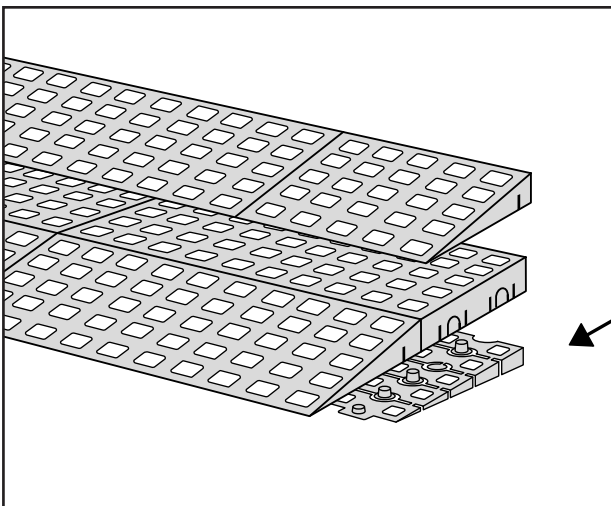

HEIGHT ADJUSTMENT

Remove Ramp Adjuster from toplayer:

Heights: