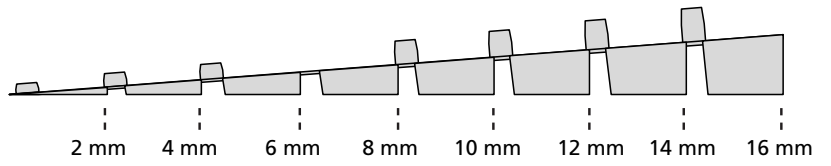

HEIGHT ADJUSTMENT

Remove Ramp Adjuster from toplayer:

Heights: