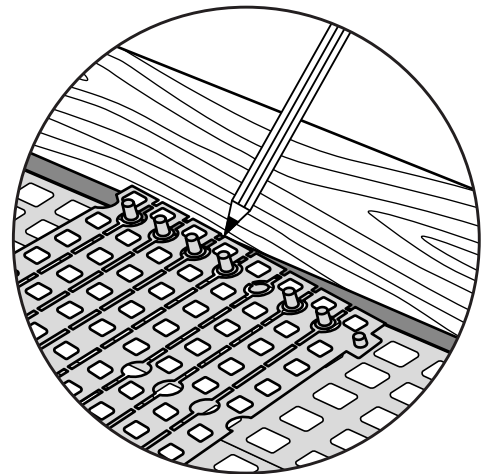

HEIGHT ADJUSTMENT

Remove Ramp Adjuster from toplayer:

Heights: