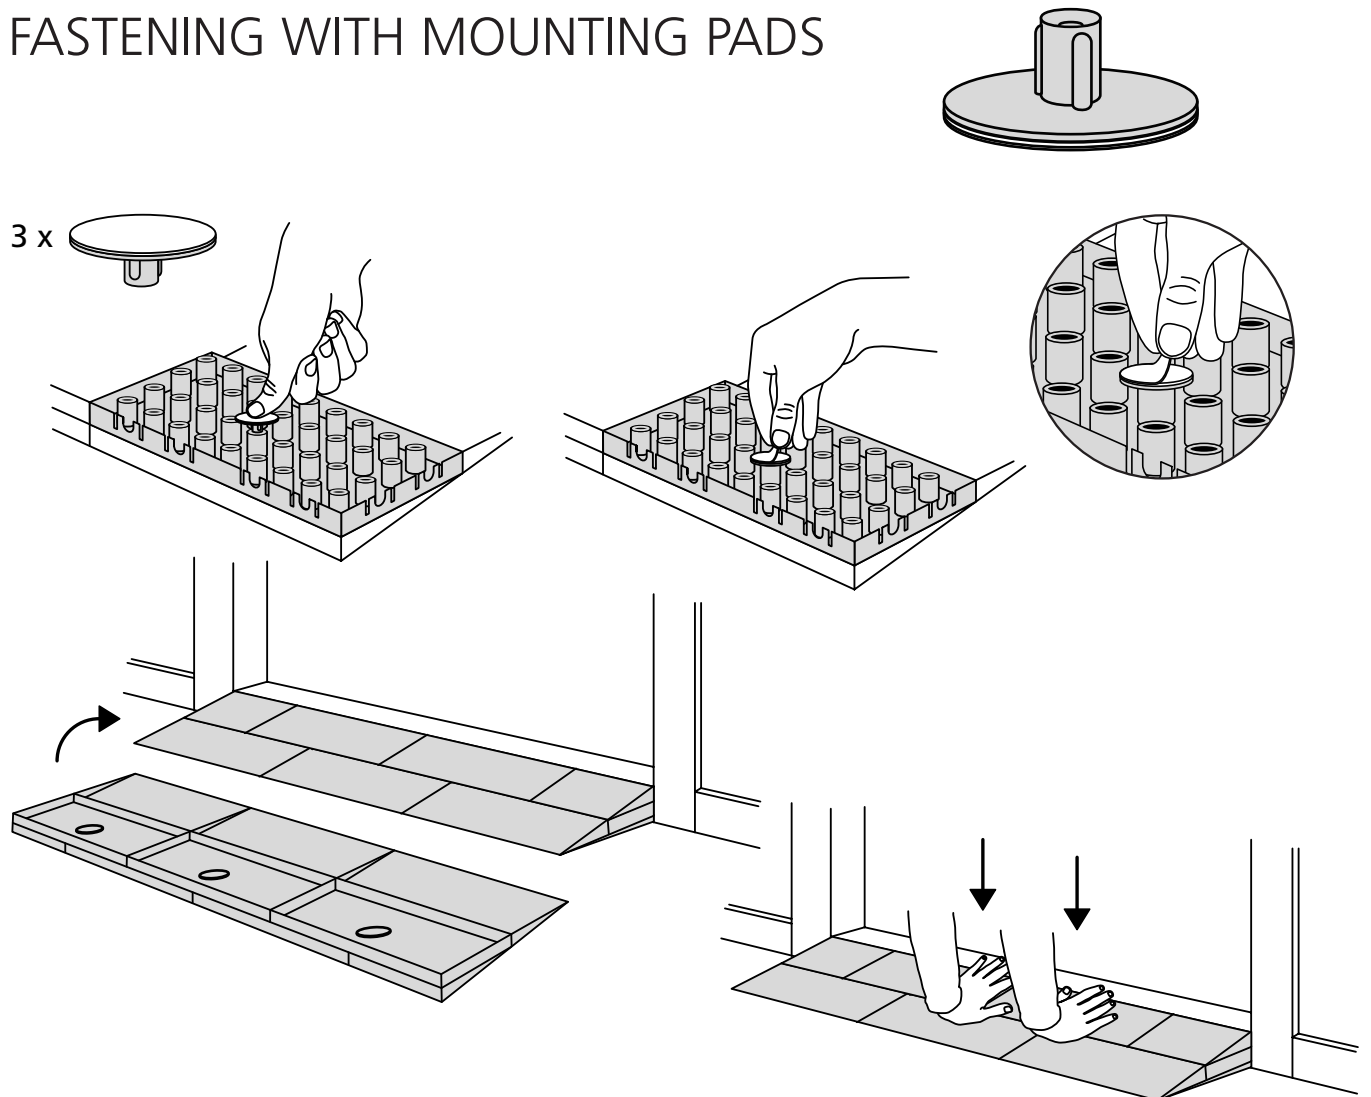

FASTENING WITH MOUNTING PADS