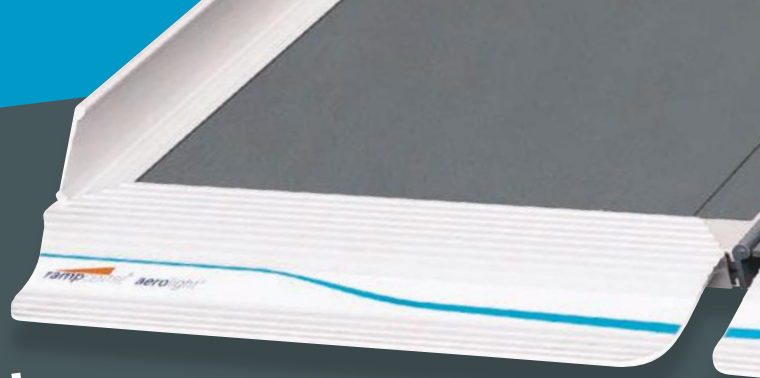

NEW Aerolight®

So MODERN

Welcome to the all-new “WOW” look!

So VERSATILE

- ▶ NEW lip shape now fits door openings as narrow as 714mm (28.1”), solving even more applications with one range
- ▶ Unique lip shape allows a seamless transition for bridging more narrow doorways
- ▶ Great for all types of wheelchair, rollator and scooter (2, 3, 4, 5 and 6 wheel types)
- ▶ Available with different folding options to suit your needs
- ▶ Custom sizes available across entire range

So EASY-TO-USE

- ▶ Simply deploy either way around and you're ready to roll...
- ▶ NEW unique lip shape allows users to easily enter the ramp from an angle
- ▶ NEW rigid handles on the NEW Aerolight-Lifestyle and Broadfold for safety and ease-of-use

So QUICK TO DEPLOY

- ▶ Improved clip for even quicker and easier opening

So SAFE

- ▶ Unique reflective lip feature for increased safety in low light situations
- ▶ Easy-to-walk-on full width grip surface
- ▶ New unique lip shape and rubber grips ensure maximum grip onto landing point
- ▶ Full serial number traceability