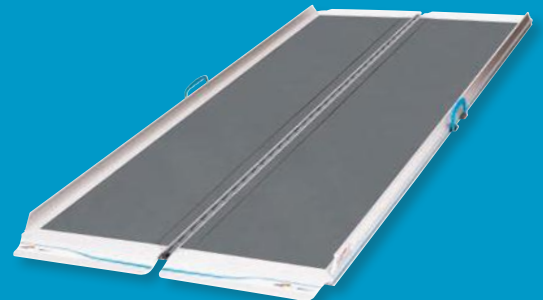

rampCENTRE® NEW Aerolight-Xtra

Premium folding suitcase ramp

“The fact that these ramps are the lightest on the market makes it an easier selling point all-round.”
Cheryl Cooke, Key RampCentre Dealer (Redland Healthcare)

A proven and popular workhorse

7 sizes

2ft - 8ft long

Up to 450kg capacity

Quick and easy to deploy, the NEW Aerolight-Xtra is an all-round winner in real life situations. Since its introduction in 2003, the original style has seen many improvements and is now also available in High Rise and Up&Over kits.

- Folds and clips together for convenient, compact storage
- Flat underneath for the best possible step clearance
- Very easy to carry and deploy
- Full-width grip surface folds inside when stored and carried for ultimate safety

Code	Length	Ramp Width*	Lip Width	Capacity	Weight	Stored Dimensions L x W x D
AX6	60cm (2')	76cm (30")	71.4cm (28.1")	450kg (71st)	4.7kg (10lbs)	60 x 39 x 8cm (24 x 15 x 3")
AX9	90cm (3')	76cm (30")	71.4cm (28.1")	450kg (71st)	6.5kg (14lbs)	90 x 39 x 8cm (35 x 15 x 3")
AX12	120cm (4')	76cm (30")	71.4cm (28.1")	400kg (63st)	8.3kg (18lbs)	120 x 39 x 8cm (47 x 15 x 3")
AX15	150cm (5')	76cm (30")	71.4cm (28.1")	350kg (55st)	10.1kg (22lbs)	150 x 39 x 8cm (59 x 15 x 3")
AX18	180cm (6')	76cm (30")	71.4cm (28.1")	350kg (55st)	11.9kg (26lbs)	180 x 39 x 8cm (71 x 15 x 3")
AX21	210cm (7')	76cm (30")	71.4cm (28.1")	300kg (47st)	13.7kg (30lbs)	210 x 39 x 8cm (83 x 15 x 3")
AX24	240cm (8')	76cm (30")	71.4cm (28.1")	250kg (39st)	15.5kg (34lbs)	240 x 39 x 8cm (98 x 15 x 3")

* Width excludes handles